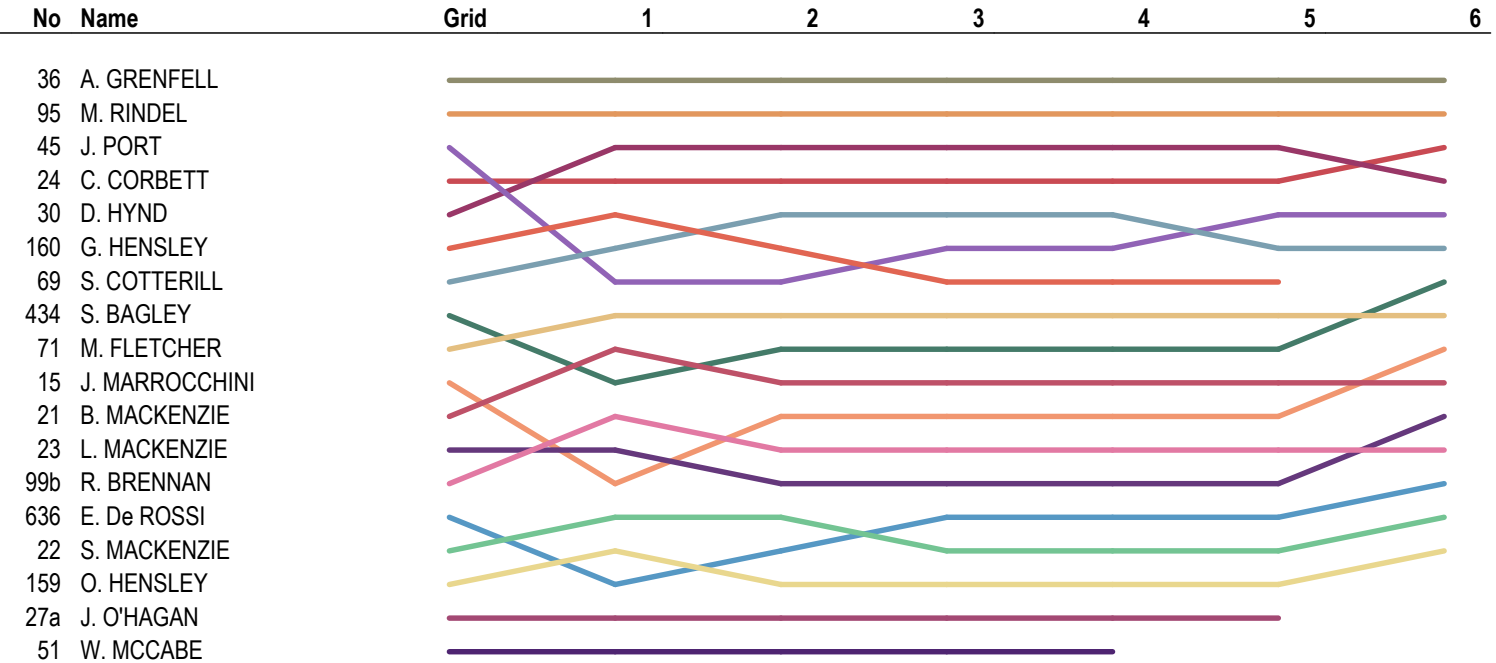

LAP CHART

The results are provisional until the end of the time limit for protests and appeals.

Chief Timekeeper - Jake Skate

Clerk of Course - Alistair Kinsella

COMPUTIME RACE TIMING SYSTEMS PTY LTD

9 Timber Lane, Glen Waverley Vic 3150. Ph: (03) 9803-7110
www.computime.com.au jake@computime.com.au